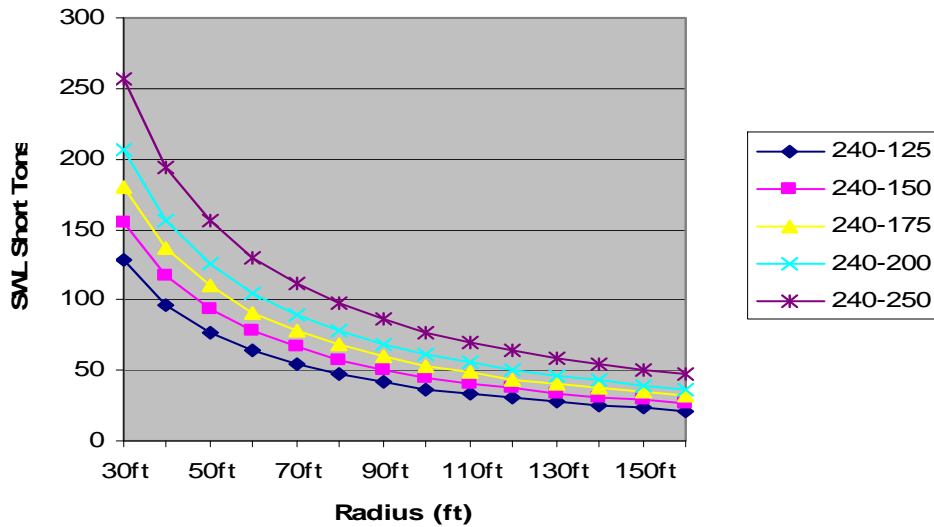

Model – P240		
A	Furthest Reach	150 – 210 ft
B	Boom Length	140 – 200 ft
C	Gantry Height	50'
D	Heel Pin to Center of Kingpost	90" (7'-6")
E	Kingpost OD	80" (6'-8")

Model - 240 - Boom Length 140ft

Model - 240 - Boom Length 200ft