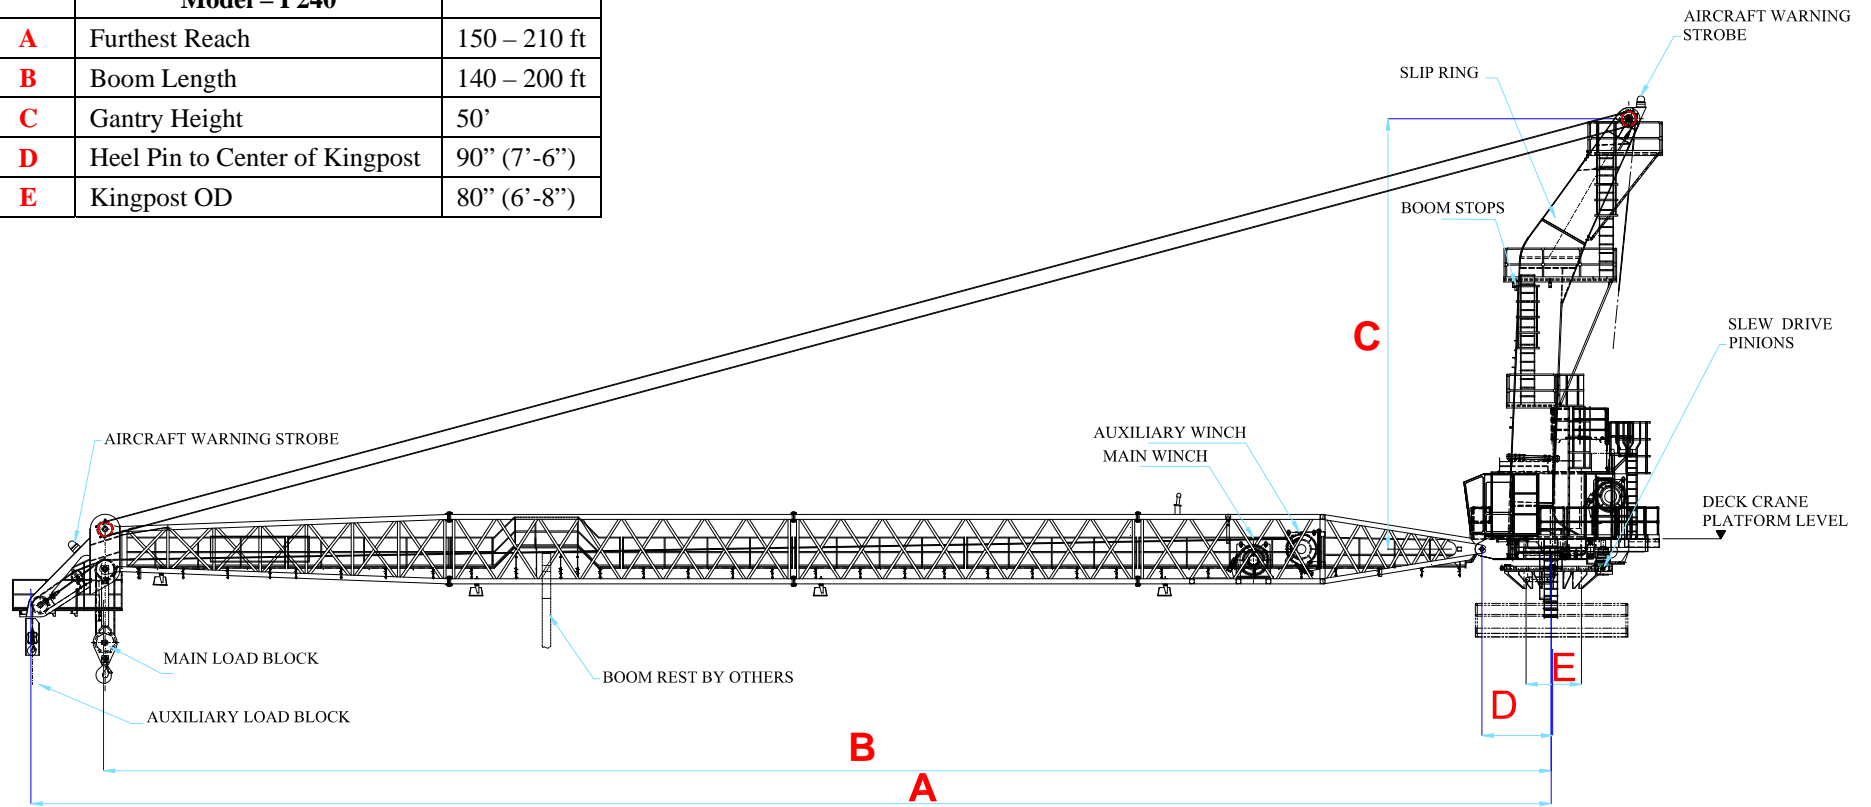

Model – P240		
A	Furthest Reach	150 – 210 ft
B	Boom Length	140 – 200 ft
C	Gantry Height	50'
D	Heel Pin to Center of Kingpost	90" (7'-6")
E	Kingpost OD	80" (6'-8")

Model - 240 - Boom Length 140ft

Model - 240 - Boom Length 200ft